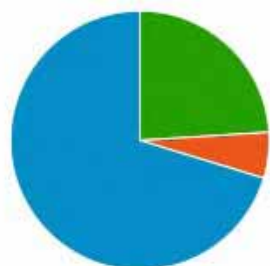

billiton newsletter: Einladung zu Workshop & Messe, sowie Information zum NRW Tag in Siegen.

View campaign

Export report

Sent on 14 Sep 2010 to 3,377 unique subscribers across 4 lists

810 Unique opens

1,620 total opens to date

193 Bounced

5.72% couldn't be delivered

2,374 Not Opened

Open rates are [only estimates](#)

25.44% of all recipients [opened so far](#)

13.7% [clicked a link](#) (111 people)

1.57% [unsubscribed](#) (50 people)

0 people marked it as spam (0%)

Most popular links (full report)

	Clicks
www.billiton.de/workshops/	34
www.zonta-siegen.de/aktionen-termine/	29
www.facebook.com/mittendrln/	23
www.billiton.de	23
Link to web-based version of this email	21

Campaign Reports

Snapshot

Summary of campaign results to date.

Recipient Activity

Who opened, clicked, forwarded, etc.

Link Activity & Overlay

Which links were popular, who clicked.

Opens & Clicks Over Time

When did subscribers open and click.

Email Client Usage

Which email clients are they using?

Bounce Summary

Who didn't receive this and why.